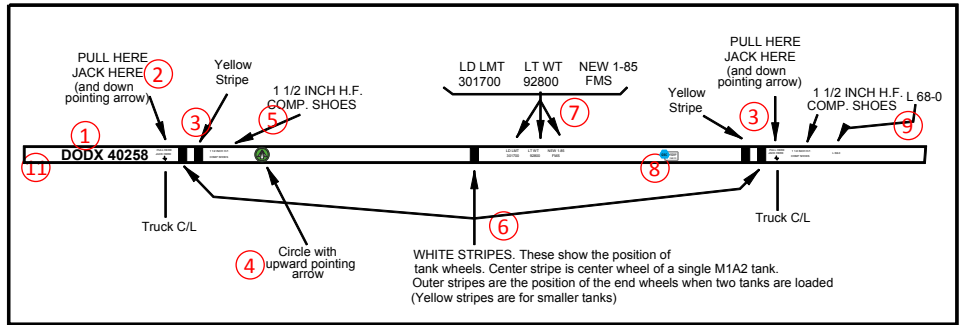

[NS068 Decals]

Decal sheet for DoDX 6 axle Heavy Duty Flatcar

⑤ 1: 1/2 INCH H.F. COMP. SHOES

DODX 40438 M-1 ③ ④ ⑥ ⑦ NEW 7-85

LD LMT 301700 LT WT 92800

FMS

⑧ ② ⑨ ⑩ ⑪

1: 1/2 INCH H.F. COMP. SHOES

DODX 40438 M-1 ③ ④ ⑥ ⑦ NEW 7-85

LD LMT 301700 LT WT 92800

FMS

⑧ ② ⑨ ⑩ ⑪

41102 1234567890

41102 1234567890

MODEL 854-836 ADD. UNCOUPLING DEVICE

KEYSTONE MODEL 157 D-EC

SPRG D - 3

KEYSTONE MODEL 157 D-EC

KEYSTONE MODEL 157 D-EC

Sheet showing layout [not to scale]

⑩ at coupler ends

N Scale Kits www.nscalekits.com
DoDX Heavy Duty Flat car