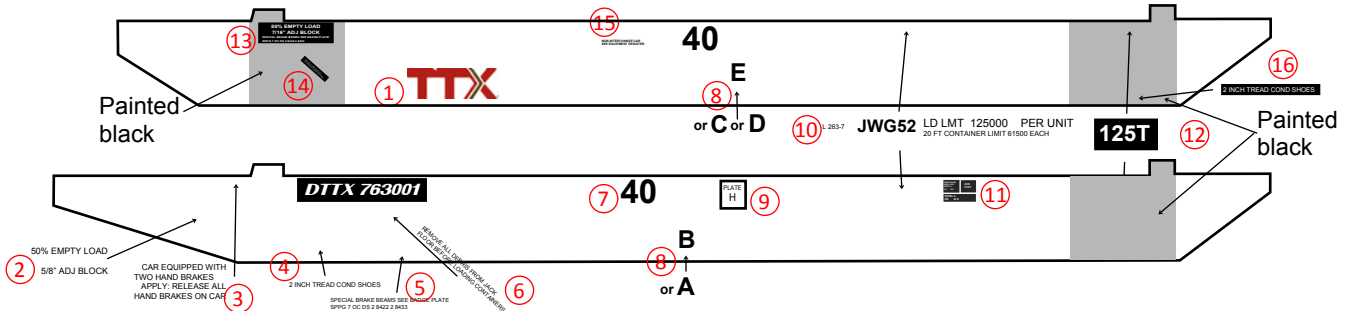

[NS137D]

# N Scale Kits FCA Dynastack 40ft 5-unit TTX Decals [NS137D]

Sheet showing layout [not to scale]  
The sheet is in two halves, with the same decals left and right.

The placement is the same on both sides of each car.